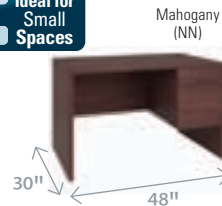

PREFERRED SETTING 7 **935.00**

Qty.	Item No.	Description
1	HON-107885RNN	Small Office Desk

SETTING COMPONENTS Build your own configuration. Mix-and-match components are sold below.

	Single Pedestal Desk	Peninsula Desk	Desk Shell	Return Shell	Bridge
	Right Pedestal Desk with one Box; drawers lock. Two cord management grommets in top.	Use with 20"D Bridge and 24"D Credenza shell for "U" layout, 20"D Return for "L" layout, or with Bookcase. Not freestanding.	Use alone, with 20"D Bridge and 24"D Credenza Shell for "U" layout, or with 20"D Return Shell for "L" layout. Grommets to route/hide cords.	Non-handed design connects to Desk Shells, Single Pedestal Desks or Peninsula Desks. Short modesty/back panel for easy access to wall power outlets.	Connects Credenza Shell to Desk Shell or Peninsula Desk to form a "U" workstation, Grommets in top and back to route/hide cords.
	ID 72" DESK	ID 60"	ID 60"	ID	ID 42" W x 24" D
HARVEST	1 HON-10785RCC	7 HON-10726CC	10 HON-107825CC	13 HON-107270XCC	16 HON-107398CC
HENNA CHERRY	2 HON-10785RJJ	8 HON-10726JJ	11 HON-107825JJ	14 HON-107270XJJ	17 HON-107398JJ
MAHOGANY	3 HON-10785RNN	9 HON-10726NN	12 HON-107825NN	15 HON-107270XNN	18 HON-107398NN
SIZE (W x D x H)	72" x 36" x 29½"	60" x 30" x 29½"	60" x 30" x 29½"	30" x 20" x 29½"	42" x 20" x 29½"
SHPG. WT.	279 lbs.	191 lbs.	164 lbs.	47 lbs.	56 lbs.
PRICE	1,124.00	669.00	669.00	459.00	316.00
	Credenza Shell	Stack-on Storage	Narrow Pedestal	Mobile Pedestal	Bookcase
	Use alone, with 20"D Bridge and 30"D Desk Shell for "U" layout, or with 20"D Return Shell for "L" layout. Grommets to route/hide cords. Short Modesty/back panel for easy access to wall power outlets.	Overhead design saves floor space. Four self-closing, hinged doors; two compartments.	For use under 24"D-36"D Shells only. Store supplies and letter/legal size hanging files. Middle and bottom drawers lock. Unfinished top.	Store supplies and letter/legal size hanging files. Smooth, flat edges. Roll easily on hidden casters. Drawers lock. Use freestanding or under 20"D-36"D Shells. Can also serve as an impromptu seat or side table.	5-shelf unit has three adjustable and two fixed shelves.
	ID 60"	ID FOR 60" WIDE CREDEZA	ID BOX/BOX/FILE	ID BOX/FILE	ID FIVE SHELVES
HARVEST	19 HON-107815XCC	22 HON-10732CC	25 HON-105093C	28 HON-105106CC	34 HON-107569CC
HENNA CHERRY	20 HON-107815XJJ	23 HON-10732JJ	26 HON-105093J	29 HON-105106JJ	35 HON-107569JJ
MAHOGANY	21 HON-107815XNN	24 HON-10732NN	27 HON-105093N	30 HON-105106NN	36 HON-107569NN
SIZE (W x D x H)	60" x 24" x 29½"	56¾" x 14¾" x 37½"	9½" x 22¾" x 28"	15¾" x 18¾" x 21¾"	32¾" x 13¾" x 71"
SHPG. WT.	115 lbs.	161 lbs.	61 lbs.	65 lbs.	187 lbs.
PRICE	649.00	954.00	575.00	615.00	819.00

14-GR-L-EVL