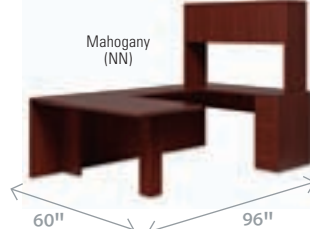

PREFERRED SETTINGS

PREFERRED SETTING 2 **3,477.00**

Qty.	Item No.	Description
1	HON-10771CC	Double Pedestal Desk
1	HON-10765CC	Credenza with Kneespace
1	HON-10732CC	Stack-on Storage

PREFERRED SETTING 3 **3,060.00**

Qty.	Item No.	Description
1	HON-10785RNN	Single Pedestal Desk
1	HON-10734NN	Stack-on Storage
1	HON-10732NN	2-Shelf Bookcase

PREFERRED SETTING 4 **3,363.00**

Qty.	Item No.	Description
1	HON-10726NN	Peninsula Desk
1	HON-107398NN	Bridge
1	HON-107815XNN	Credenza Shell
1	HON-105093N	Narrow Pedestal File
1	HON-10732NN	Stack-on Storage