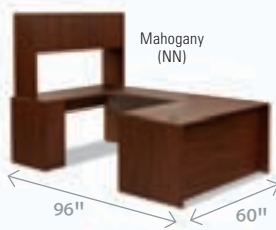

PREFERRED SETTINGS

PREFERRED SETTING 2 **3,477.00**

Qty.	Item No.	Description
1	HON-10771CC	Double Pedestal Desk
1	HON-10765CC	Credenza with Kneespace
1	HON-10732CC	Stack-on Storage

PREFERRED SETTING 3 **3,060.00**

Qty.	Item No.	Description
1	HON-10785RNN	Single Pedestal Desk
1	HON-10734NN	Stack-on Storage
1	HON-10732NN	2-Shelf Bookcase

PREFERRED SETTING 4 **3,363.00**

Qty.	Item No.	Description
1	HON-10726NN	Peninsula Desk
1	HON-107398NN	Bridge
1	HON-107815XNN	Credenza Shell
1	HON-105093N	Narrow Pedestal File
1	HON-10732NN	Stack-on Storage