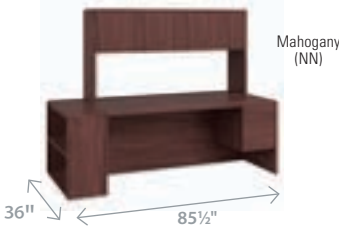

PREFERRED SETTINGS

PREFERRED SETTING 2 **3,477.00**

Qty.	Item No.	Description
1	HON-10771CC	Double Pedestal Desk
1	HON-10765CC	Credenza with Kneespace
1	HON-10732CC	Stack-on Storage

PREFERRED SETTING 3 **3,060.00**

Qty.	Item No.	Description
1	HON-10785RNN	Single Pedestal Desk
1	HON-10734NN	Stack-on Storage
1	HON-10732NN	2-Shelf Bookcase

PREFERRED SETTING 4 **3,363.00**

Qty.	Item No.	Description
1	HON-10726NN	Peninsula Desk
1	HON-107398NN	Bridge
1	HON-107815XNN	Credenza Shell
1	HON-105093N	Narrow Pedestal File
1	HON-10732NN	Stack-on Storage