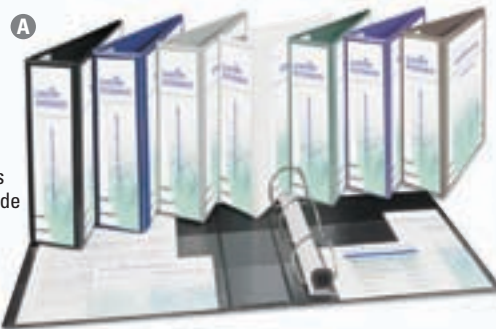

877-816-8767

A Heavy Duty Nonstick View Binder with Locking One Touch™ EZD™ Ring

One Touch EZD™ ring opens and closes with ease. One Touch EZD™ rings provide increased capacity versus same size slant and round rings. Gap Free™ ring prevents gapping and misalignment of rings. Crystal clear overlay enhances custom inserts on front cover, back covers and spine. Organize and secure paper with four interior pockets. Heavy-duty non stick poly material. Wider panels cover standard dividers and sheet protectors.

B Framed View Heavy Duty Binder with Locking One Touch EZD™ Rings Clean, elegant border

on front panel perfectly frames and centers title page for a professional look. Easily insert title page and spine ID with convenient mounting sheets. One Touch EZD™ ring opens and closes with ease. One Touch EZD™ rings provide increased capacity versus same size slant and round rings. Gap Free™ feature prevents ring misalignment so pages turn smoothly. Back-mounted rings allow pages to lie flat. Wider front and back binder panels now fully cover standard dividers and sheet protectors. Business card slot for adding your business card to proposals and presentations. Two clear inside pockets allow for additional storage of loose documents.